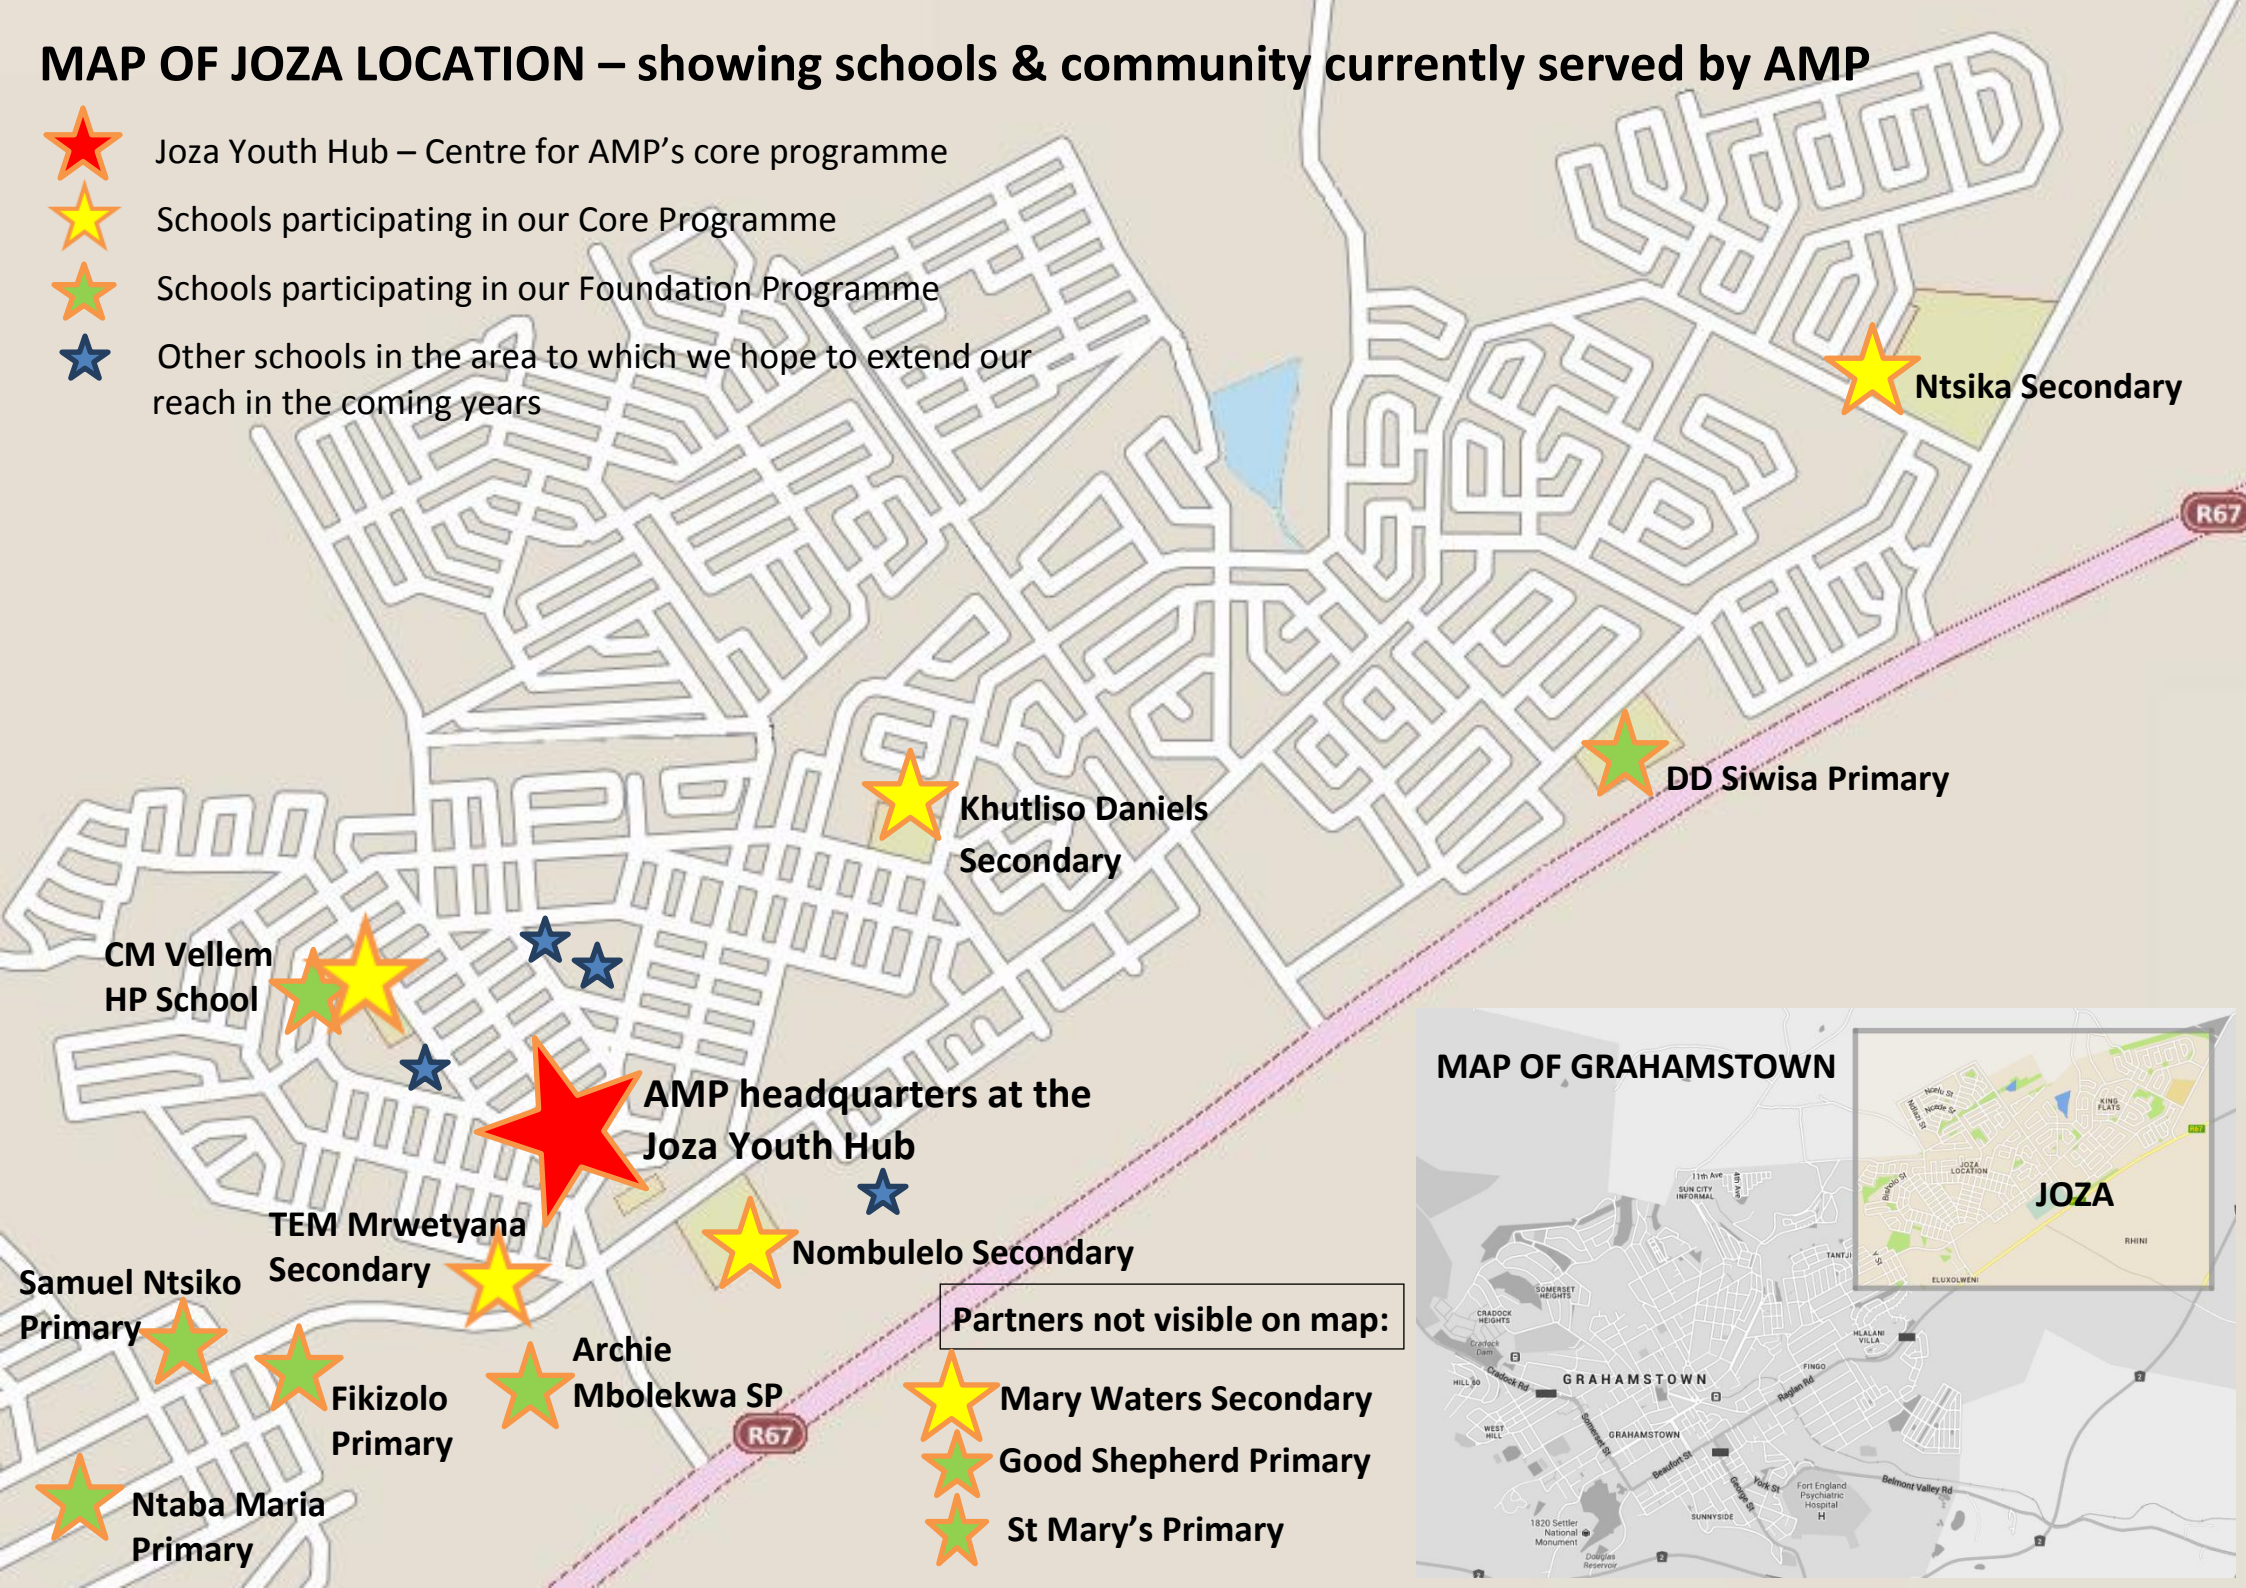

MAP OF JOZA LOCATION – showing schools & community currently served by AMP

-  Joza Youth Hub – Centre for AMP’s core programme
-  Schools participating in our Core Programme
-  Schools participating in our Foundation Programme
-  Other schools in the area to which we hope to extend our reach in the coming years

Partners not visible on map:

-  Mary Waters Secondary
-  Good Shepherd Primary
-  St Mary’s Primary